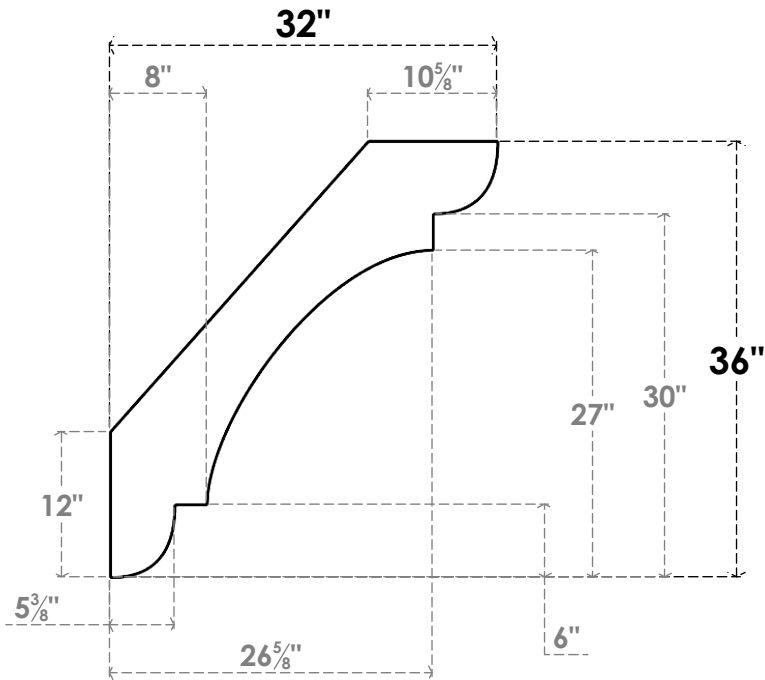

ITEM NUMBER: BRCPC060X32000X36000OLY

6"W X 32"D X 36"H OLYMPIC ARCHITECTURAL GRADE PVC CLOSED KNEE BRACE

SIDE PROFILE

FRONT PROFILE

ISOMETRIC

EKENA MILLWORK
2300 WEST MAIN ST.
CLARKSVILLE, TX 75426
TOLL FREE: 866-607-0453
WWW.EKENAMILLWORK.COM