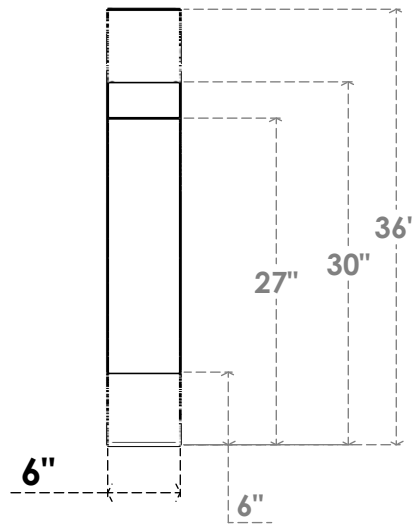

ITEM NUMBER: BRCPC060X32000X36000OLY

6"W X 32"D X 36"H OLYMPIC ARCHITECTURAL GRADE PVC CLOSED KNEE BRACE

SIDE PROFILE

FRONT PROFILE

ISOMETRIC

EKENA MILLWORK
2300 WEST MAIN ST.
CLARKSVILLE, TX 75426
TOLL FREE: 866-607-0453
WWW.EKENAMILLWORK.COM